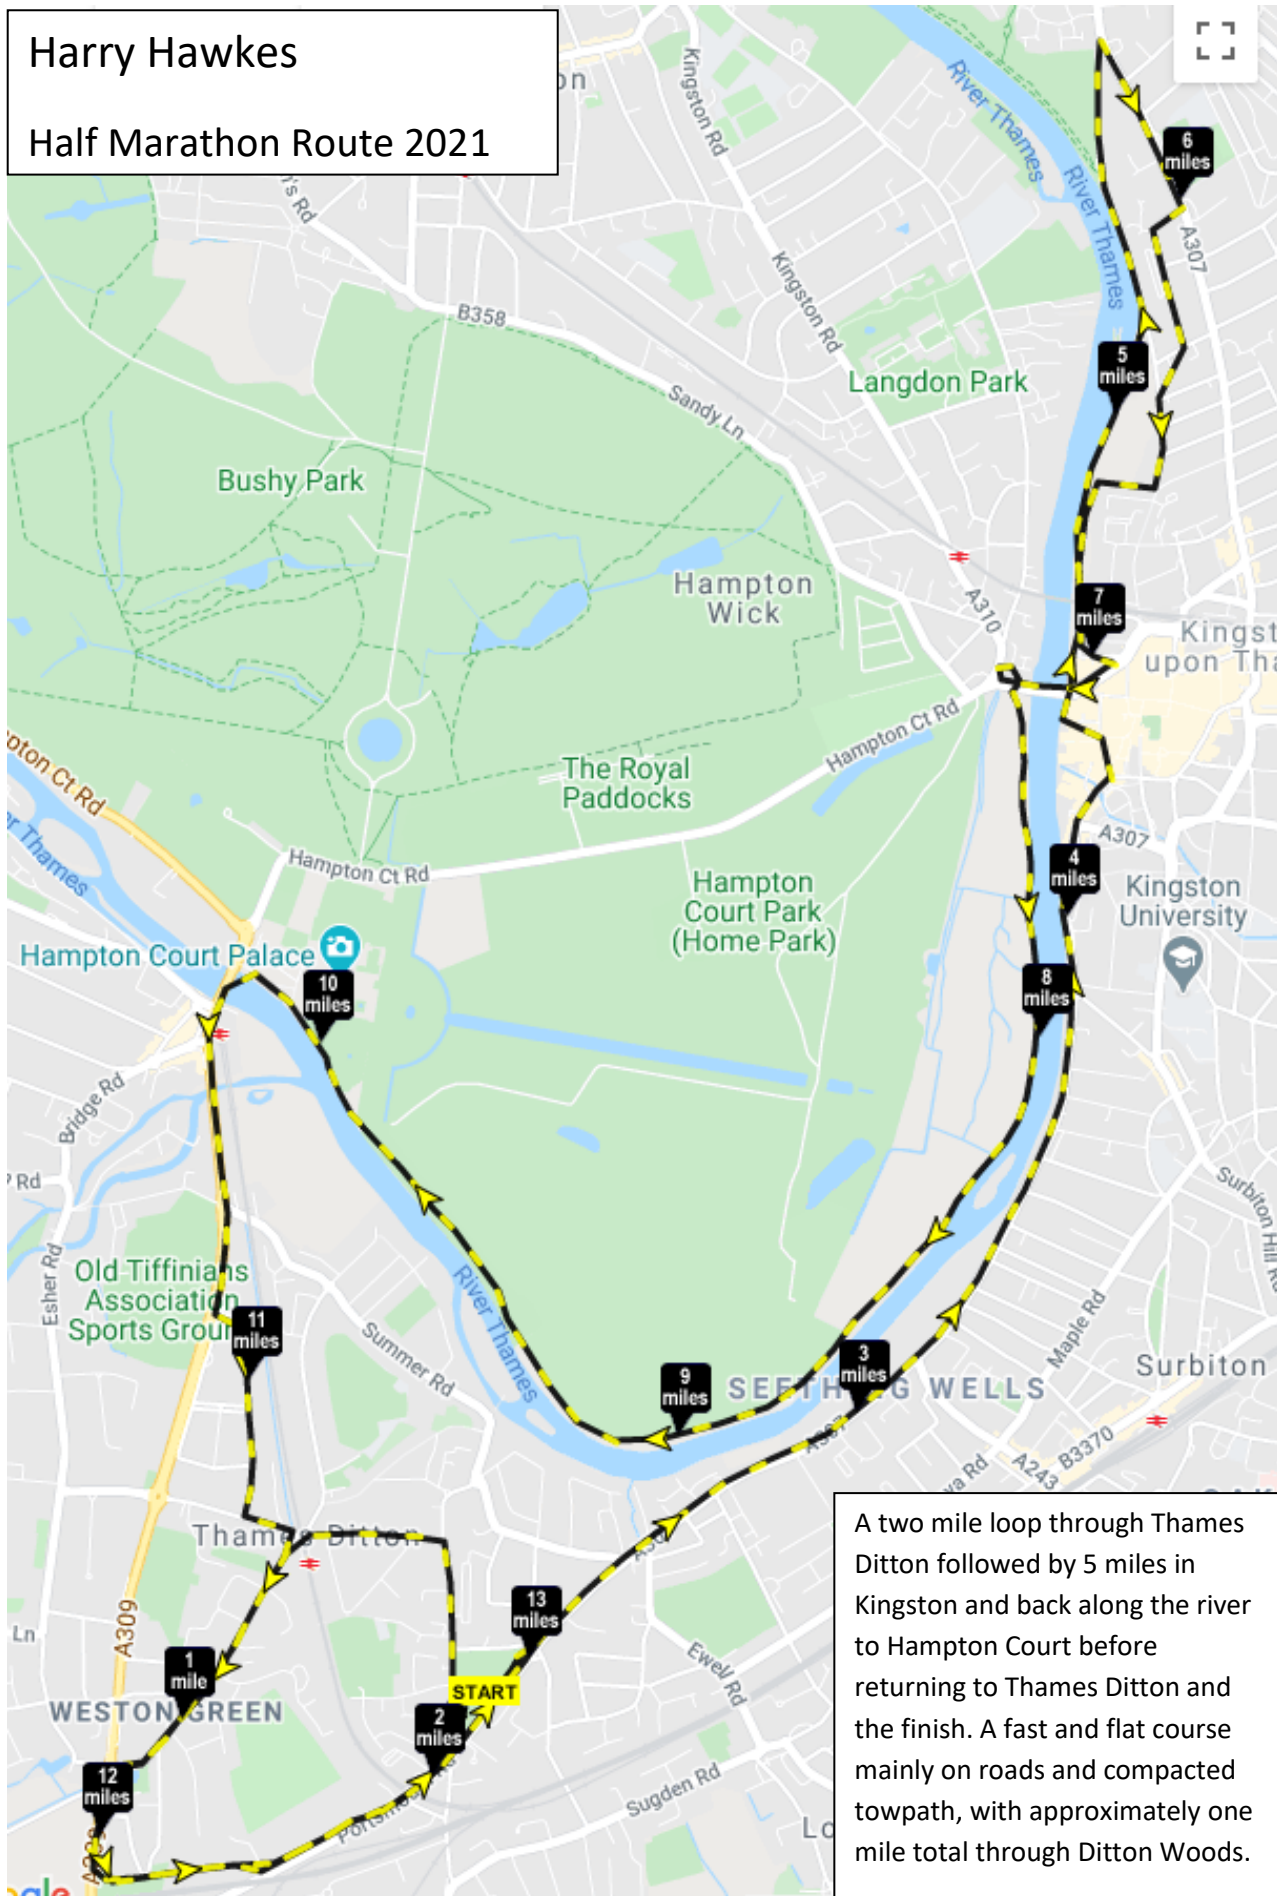

Harry Hawkes

Half Marathon Route 2021

A two mile loop through Thames Ditton followed by 5 miles in Kingston and back along the river to Hampton Court before returning to Thames Ditton and the finish. A fast and flat course mainly on roads and compacted towpath, with approximately one mile total through Ditton Woods.